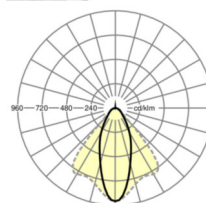

CHARACTERISTICS

Order number	18620304100
EAN number	4020863325931
Commodity code	94051190
Certification mark	IP 64, Protection class I, ENEC10 VDE, F, D, HACCP DIN10500/Food/IFS-application-related suitability/BRC, Indoor, CE
Impact resistance (IK rating)	IK03 (-20°C bis 35°C)
Ambient temperatur	ta -20°C to 35°C
Warranty period	5 years
State funding programs	BEG - Federal funding for efficient buildings (valid only for Germany)

ELECTRICAL ENGINEERING

Controller	Electronic driver (1 pcs.)
System output	53W
Mains voltage	230V/50Hz
Energy efficiency class/light source	D

LIGHTING TECHNOLOGY

Placement	LED, Colour rendering/Light colour CRI ≥ 80 / 4000K
Colour tolerance (MacAdam)	3SDCM
Photobiological safety (Luminaire)	RG1
Nominal luminous flux	8239lm
LED service life	50000h L80/B10 (Tq 35°C)
Luminaire luminous efficiency	155lm/W
Beam angle	40° (C0) / 85° (C90)
UGR lat./long.	19.8 / 21.5

MECHANICS

Housing colour	traffic white RAL 9016
Dimensions (LxWxH/DxH)	1531mm x 55mm x 37mm
Weight (net)	1.9kg
Type of installation	Mounting rail system installation

Dimensions

L	1531 mm	Length
B	55 mm	Width
H	37 mm	Height

DEEP-LINK

<https://www.regiolux.de/en/article/18620304100>

Reference	LED 8000lm 840
ηLB	100 %
Φ ↓↑	99 % / 1 %
UGR lat./long.	19.8 / 21.5